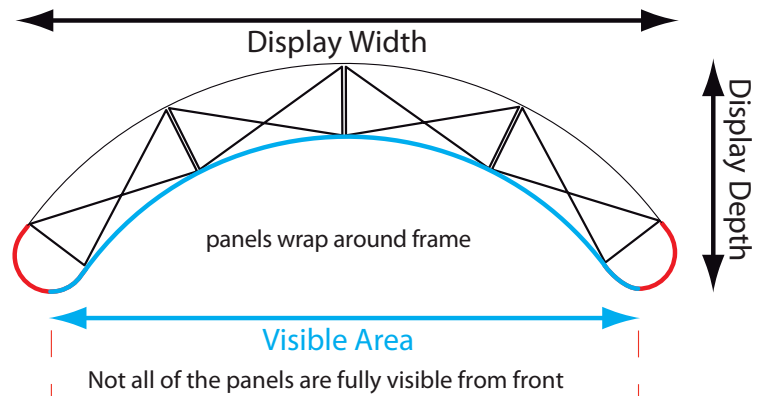

Visible Area - Panoramas & Displays

The end panels of panorama pop-ups and 3D displays are not fully visible from directly in front of the stand - Please allow for this in your design and ensure all key information is in the central area of the artwork - Full details of this are given on the specification sheets.

Any Questions?

Please call us. We are always ready to make your life a little easier.

CAUTION!

Consider the Visible Area

Up to 60% of the end panels of a panorama display may not be directly visible when standing in front of the stand.

When designing for end panels remember that they wrap to the back of the frame and are only 40% visible from directly in front of the stand.

Please take this into consideration when placing graphics, images and key text.