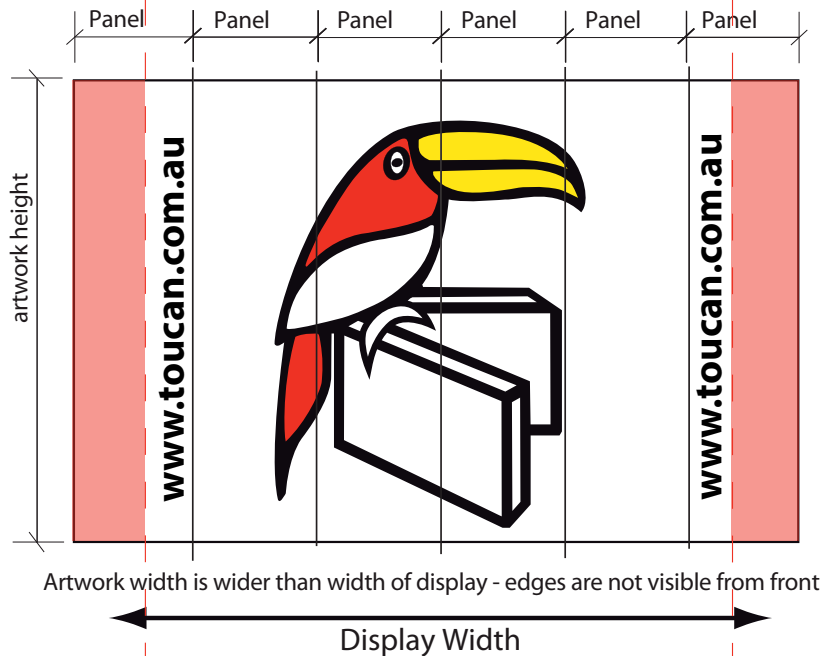

Visible Area - Panoramas & Displays

The end panels of panorama pop-ups and 3D displays are not fully visible from directly in front of the stand - Please allow for this in your design and ensure all key information is in the central area of the artwork - Full details of this are given on the specification sheets.

Any Questions?

Please call us. We are always ready to make your life a little easier.

CAUTION!

Consider the Visible Area

Up to 60% of the end panels of a panorama display may not be directly visible when standing in front of the stand.

When designing for end panels remember that they wrap to the back of the frame and are only 40% visible from directly in front of the stand.

Please take this into consideration when placing graphics, images and key text.

**Shaded area is not visible from front
Avoid placing important graphics
and text at edges of artwork.**